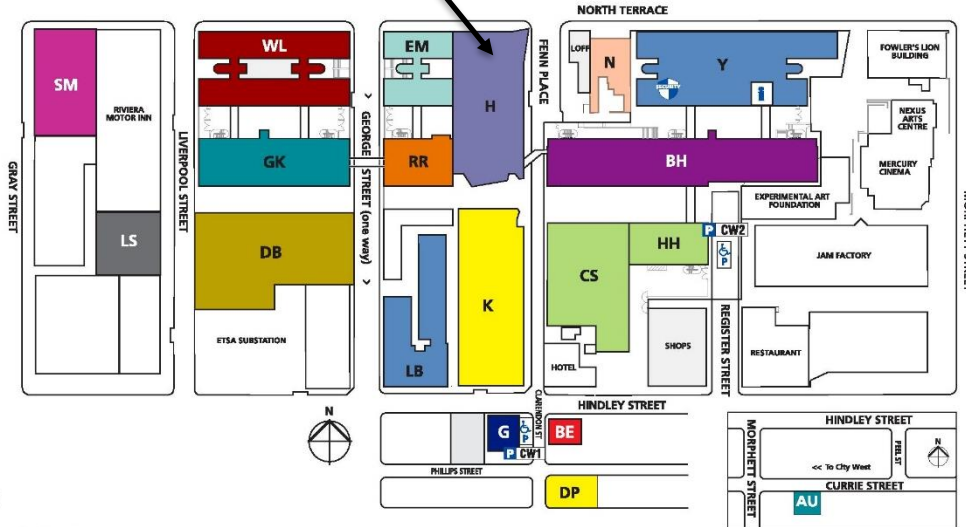

Time	Topic	Presenter
9.30-10am	Welcome & introduction	Kat Raw Clare Hanlon
10-12pm	<b>Industry session</b> Developing industry and research collaborations	Adam Karg
12-1pm	Lunch	
1-2pm	<b>Conference presentation skills session</b> Top tips for communicating your research	Millie Kennelly
2-2.30pm	Afternoon tea	
2.30-3.30pm	<b>Careers session</b> Pathway from PhD to ECR	Adam Cohen Mike Naraine Ashlee Morgan
3.30-4pm	Conclusion and evaluation forms	
5.30/6pm (TBC)	<b>SMAANZ Welcome Function</b> Location: Pridham Hall, University of South Australia, City West Campus	
Afterwards	<b>SMAANZ Student Social</b> Location: West Oak Hotel, 208 Hindley St, Adelaide	

Location Map

# City West campus

Student Workshop room H6-03

Map A

**Building legend**

- AU 101 Currie Street
- BE 189 Hindley Street
- BH Barbara Hanrahan Building
- CS Catherine Helen Spence Building
- DB Dorrit Black Building
- DP David Pank Building
- EM Elton Mayo Building
- G Child Care Centre
- GK Sir George Kingston Building
- H Hawke Building
- HH Sir Hans Heysen Building
- K Kaurna Building
- LB Law Building
- LS Liverpool Street Studios
- N West Bar
- RR Rowland Rees Building
- SM 27-29 North Terrace
- WL Way Lee Building
- Y Yungondi Building